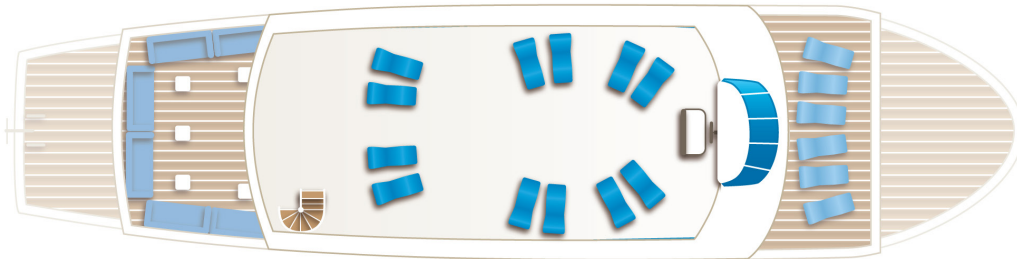

MV Emperor Echo

Sun Deck

Upper Deck

Main Deck

Cabin Deck (Lower Deck)