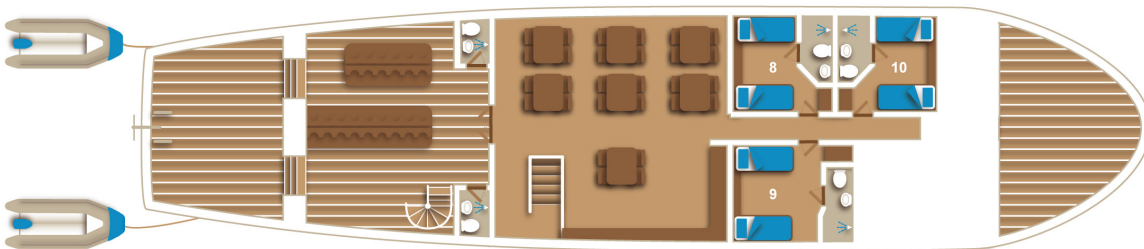

MV Emperor Echo

Sun Deck

Upper Deck

Main Deck

Cabin Deck (Lower Deck)