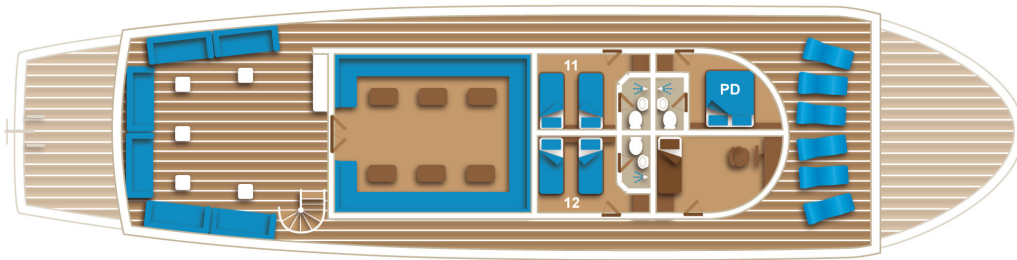

MV Emperor Echo

Sun Deck

Upper Deck

Main Deck

Cabin Deck (Lower Deck)